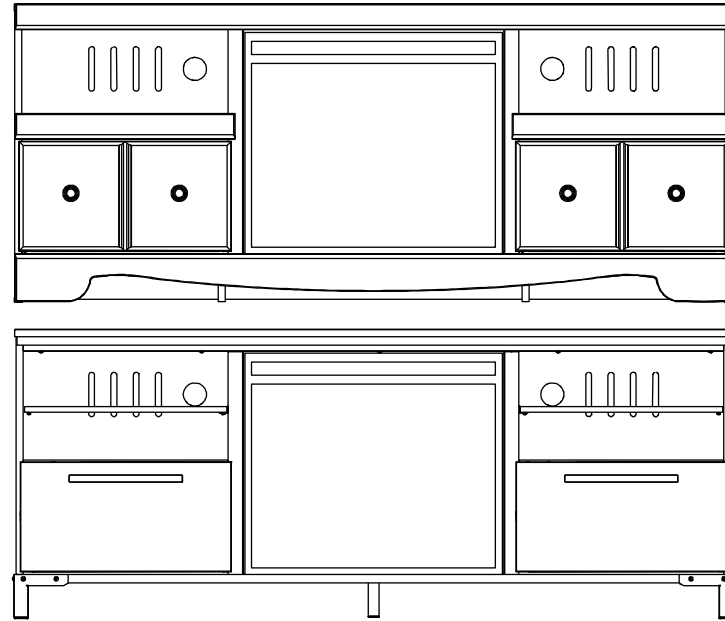

Assembly instructions for:
Fireplace

Part # 134721 (04/07/23)

Appearance of your unit may vary from those depicted above

Life doesn't come with
instructions, but this does

HARDWARE

BUST OUT

REQUIRED TOOL

This bag contains small parts that present a choking hazard for children under 3 years of age. These parts are for adult assembly only and should be permanently affixed to the furniture. Any unused parts should be discarded properly.