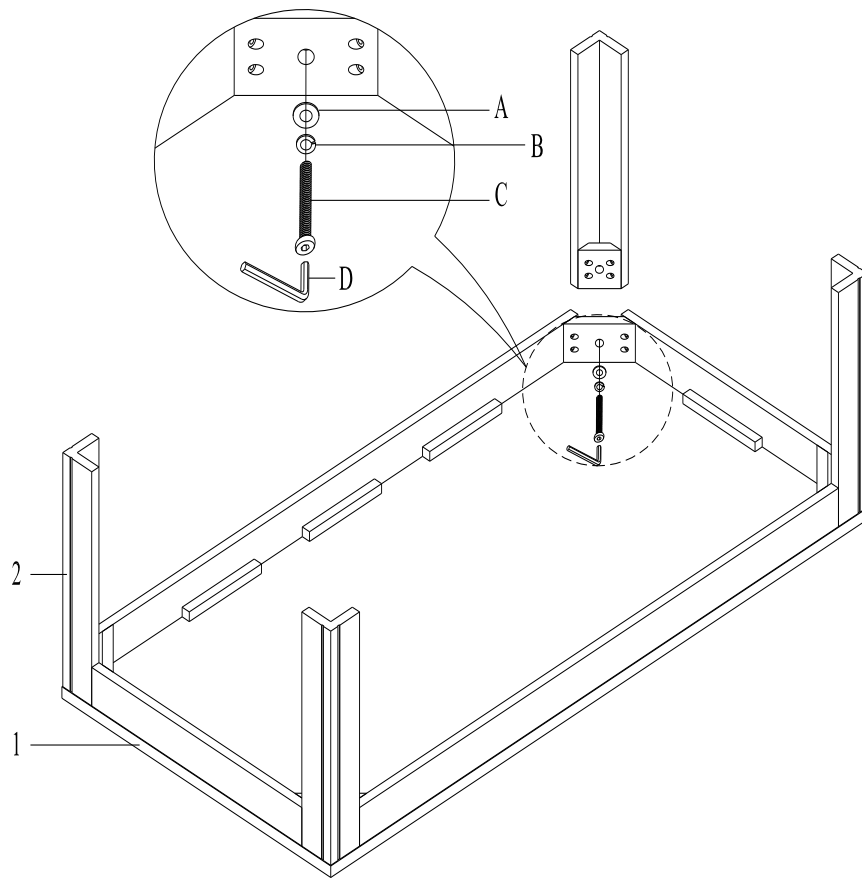

**FOR ASSISTANCE OR TO ORDER PARTS
CONTACT OUR CUSTOMER SERVICE DEPARTMENT**

WWW.MONARCHSERVICE.COM

MONARCH
SPECIALTIES INC.

IDENTIFICATION DES PIÈCES
PARTS IDENTIFICATION

1		DESSUS DE TABLE (GRANDE) TABLE TOP (BIG)	1MC / PC
2		PATTE (COURT) LEG (SHORT)	4MCX / PCS
3		DESSUS DE TABLE (PETITE) TABLE TOP (SMALL)	2MCX / PCS
4		PATTE (LONG) LEG (LONG)	8MCX / PCS

IDENTIFICATION DES PIÈCES DE MONTAGE
HARDWARE IDENTIFICATION

A		Ø 5/16 X 22mm	12MCX / PCS
B		Ø 5/16	12MCX / PCS
C		Ø 5/16 X 2-1/4"	12MCX / PCS
D		5mm	1MC / PC

ÉTAPE / STEP 1

ÉTAPE / STEP 2

ÉTAPE / STEP 3

ÉTAPE / STEP 4