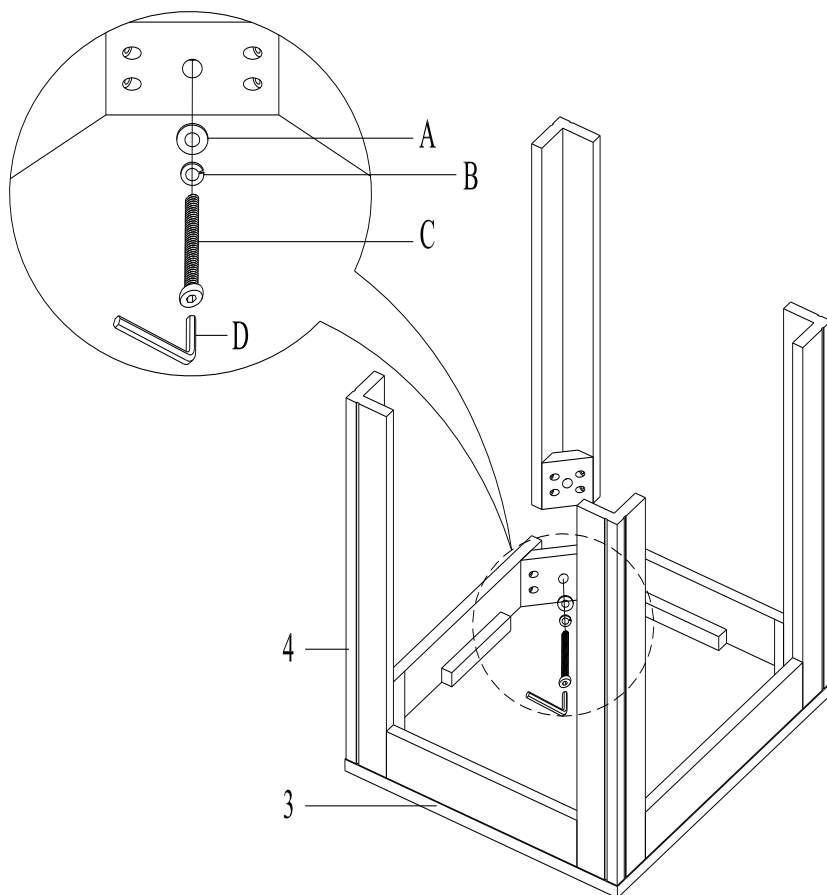

**FOR ASSISTANCE OR TO ORDER PARTS
CONTACT OUR CUSTOMER SERVICE DEPARTMENT**

WWW.MONARCHSERVICE.COM

MONARCH
SPECIALTIES INC.

IDENTIFICATION DES PIÈCES
PARTS IDENTIFICATION

1		DESSUS DE TABLE (GRANDE) TABLE TOP (BIG)	1MC / PC
2		PATTE (COURT) LEG (SHORT)	4MCX / PCS
3		DESSUS DE TABLE (PETITE) TABLE TOP (SMALL)	2MCX / PCS
4		PATTE (LONG) LEG (LONG)	8MCX / PCS

IDENTIFICATION DES PIÈCES DE MONTAGE
HARDWARE IDENTIFICATION

A		Ø 5/16 X 22mm	12MCX / PCS
B		Ø 5/16	12MCX / PCS
C		Ø 5/16 X 2-1/4"	12MCX / PCS
D		5mm	1MC / PC

ÉTAPE / STEP 1

ÉTAPE / STEP 2

ÉTAPE / STEP 3

ÉTAPE / STEP 4