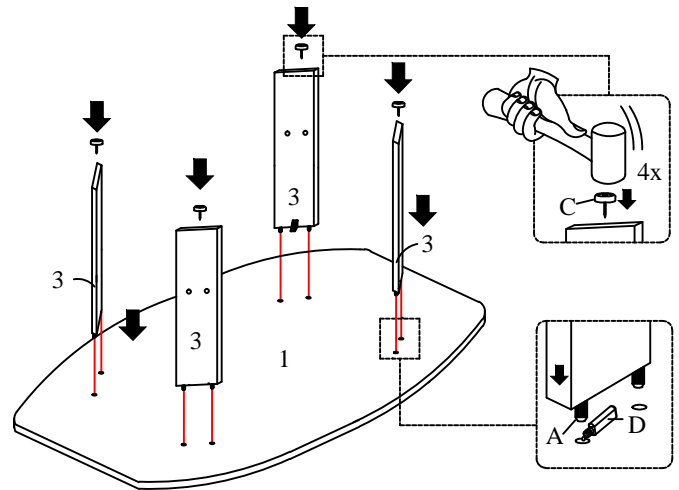

ÉTAPE / STEP 2