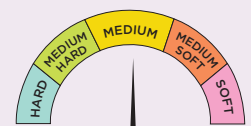

Firmness Scale